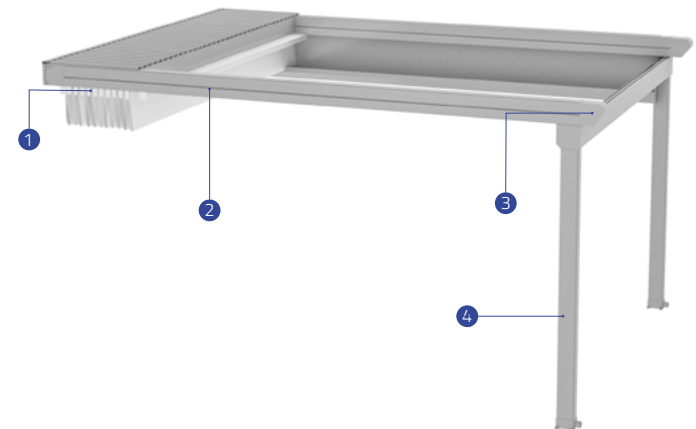

Technical Details

- ① Fabric Profile
- ② Rails
- ③ Extruded Frontal Gutter (Water-drain)
- ④ Pole

Rails Extruded Frontal Gutter (Water-drain) Pole

Standard Structure Colors

BYART
GROUP

PergoLINE
RETRACTABLE PERGOLA SYSTEMS